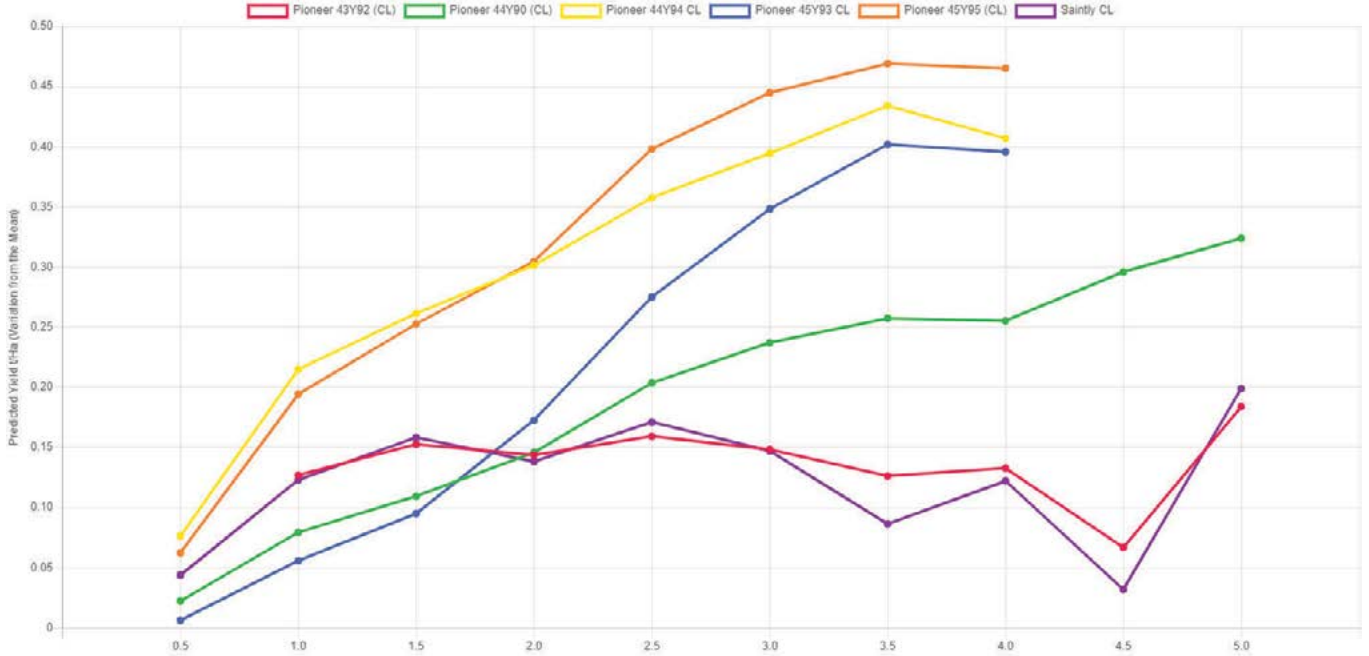

CANOLA TECHNICAL FACT SHEET

45Y95CL

GRDC Long Term MET Yield Report

(Mid Season Imidazolinone Tolerant Canola NSW, SA, VIC, WA – All Regions)